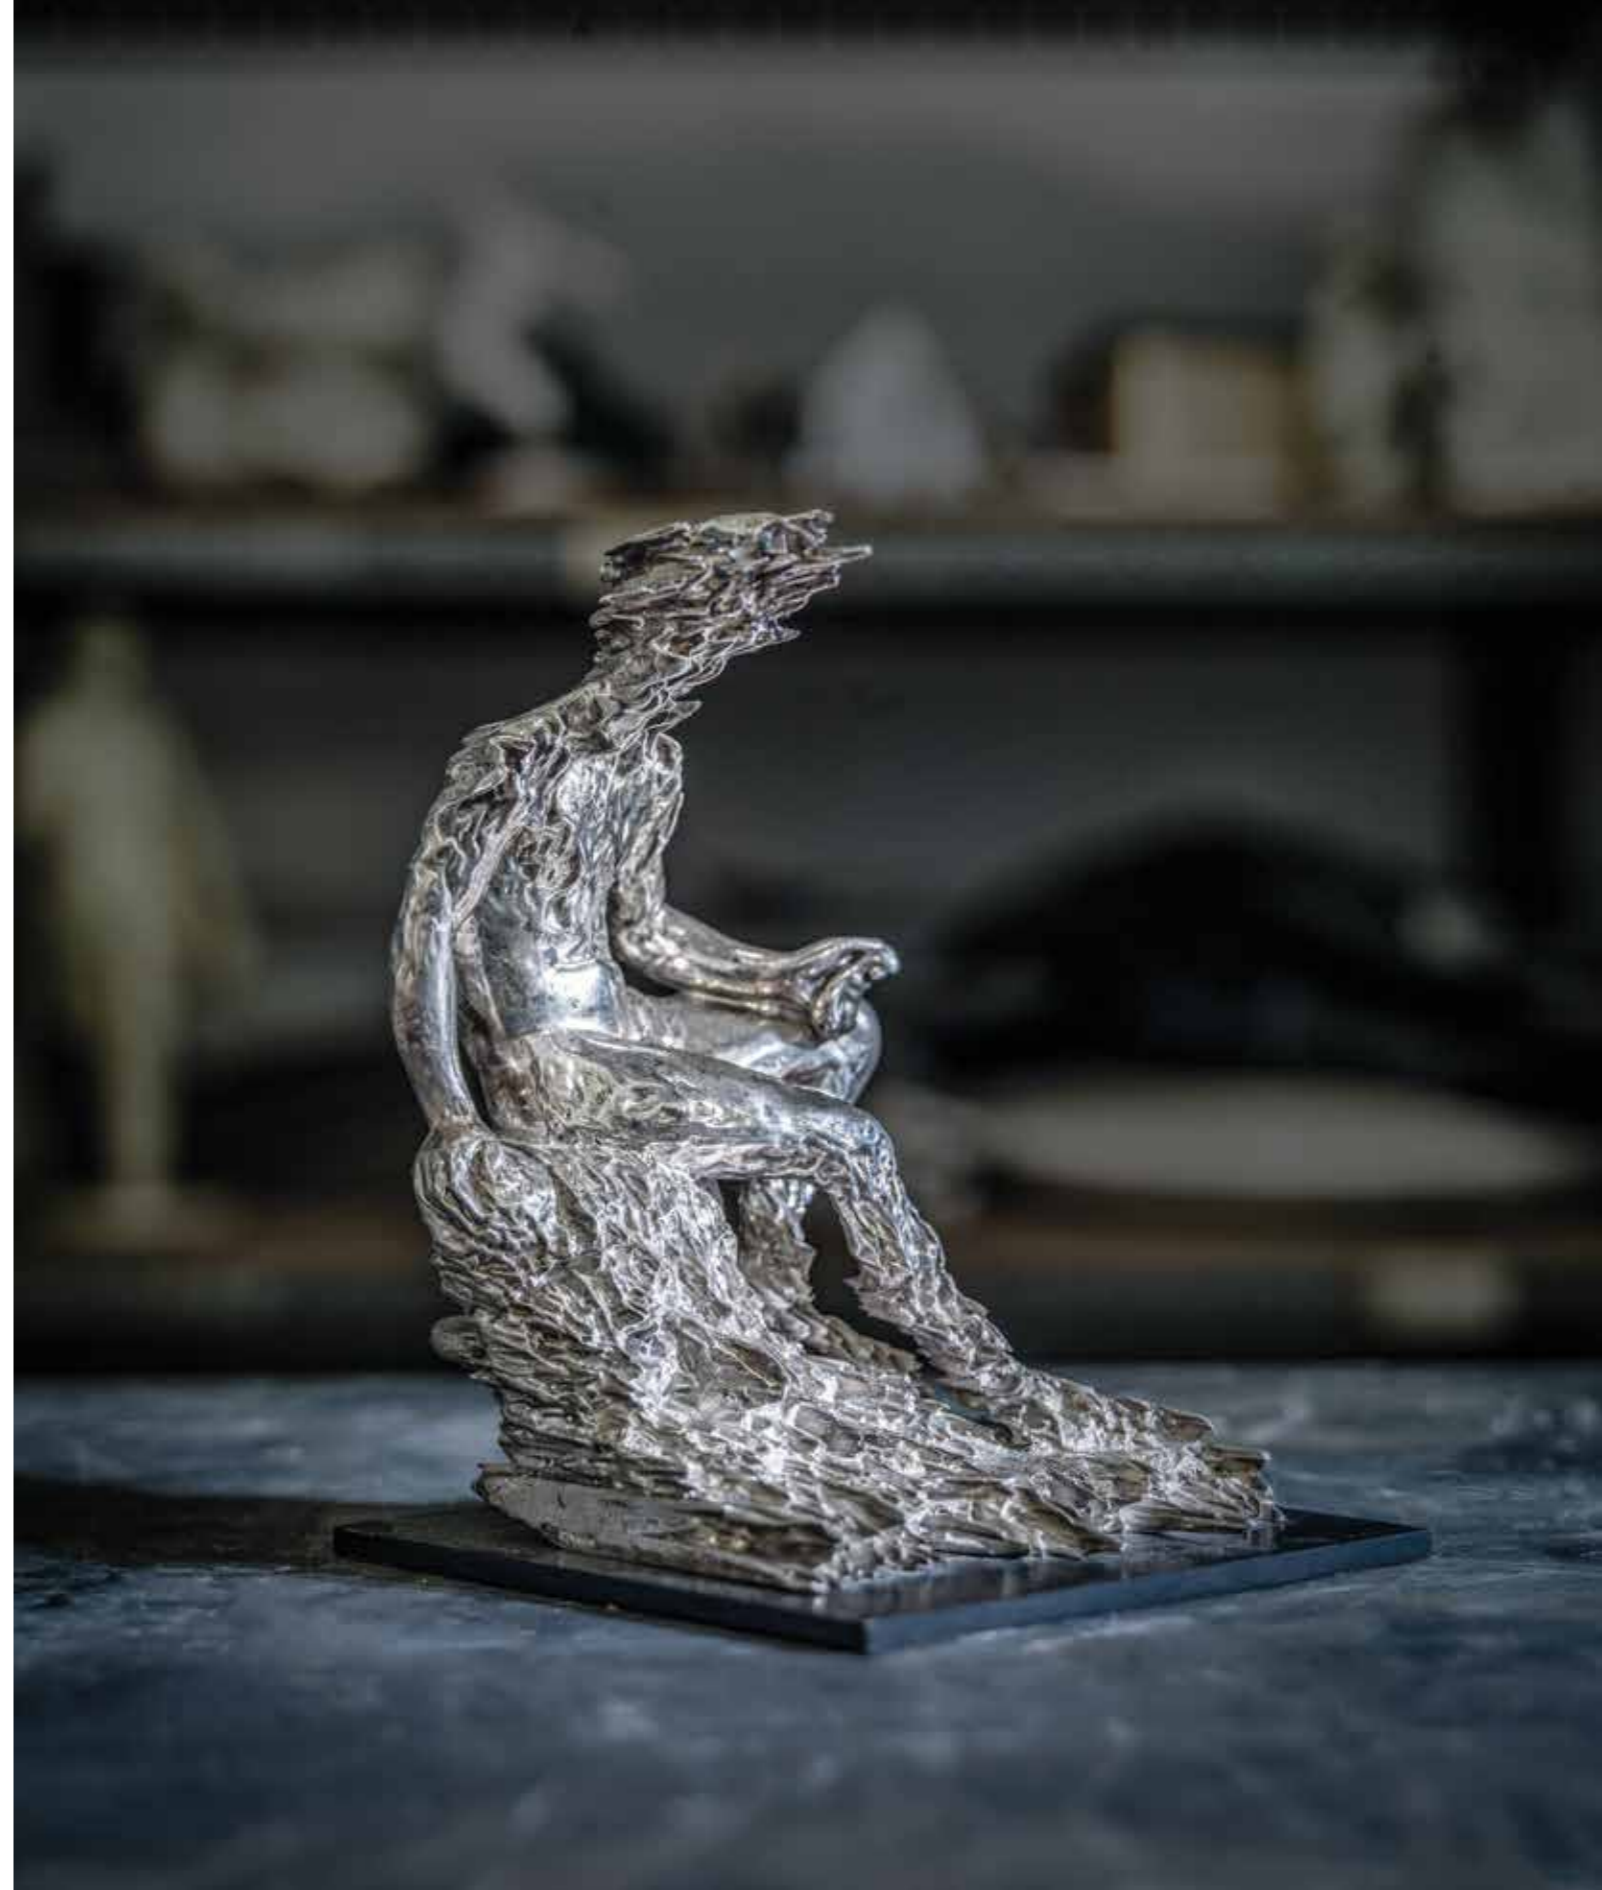

Zachary Eastwood-Bloom
MSNGR / Mercury
Sterling Silver
Edition of 8
19 x 14 x 14 cm
Weight 2.8 kgs