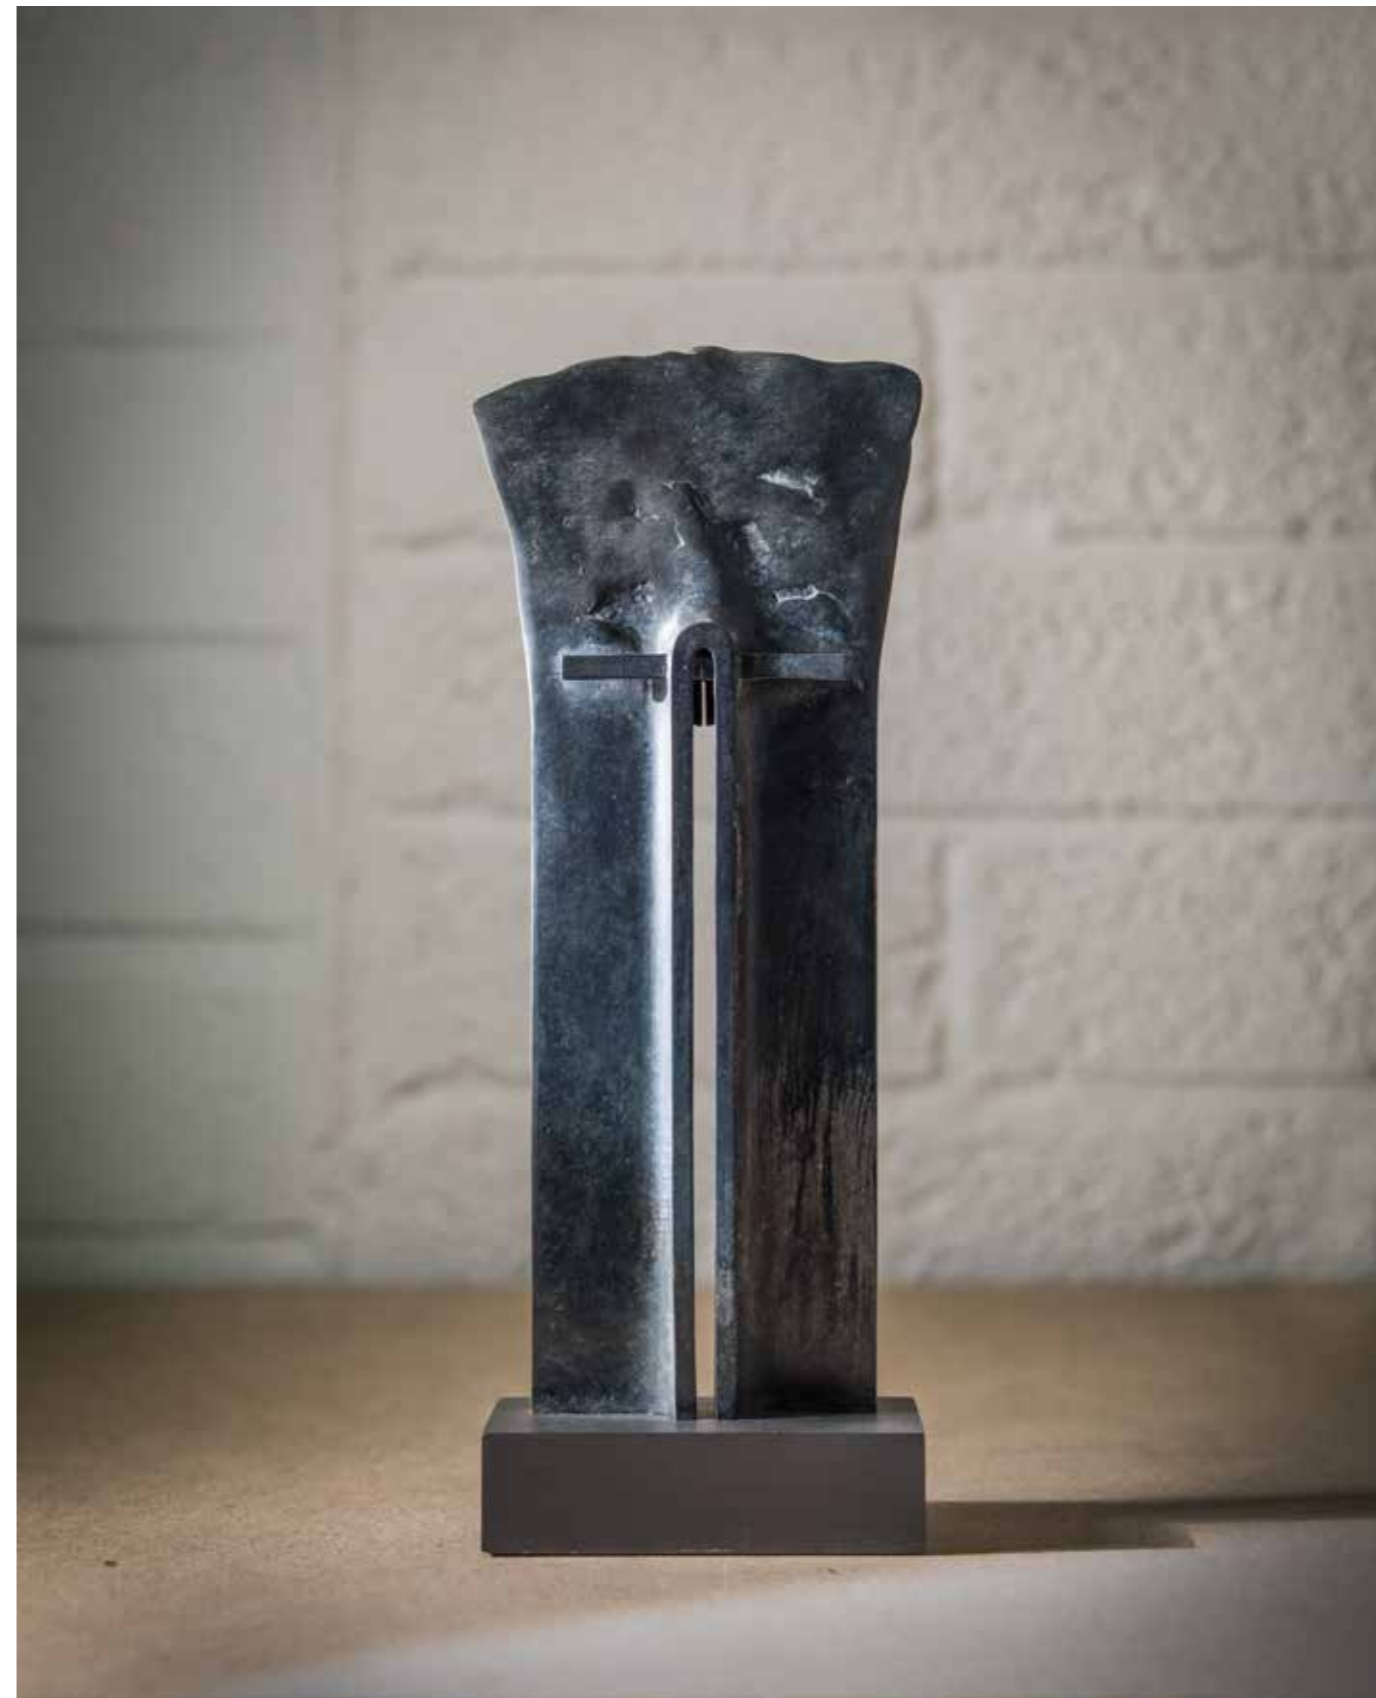

Ann Christopher
Through the Dark
Bronze
Edition of 9
28 x 11 x 5 cm
Weight 1.46 kgs