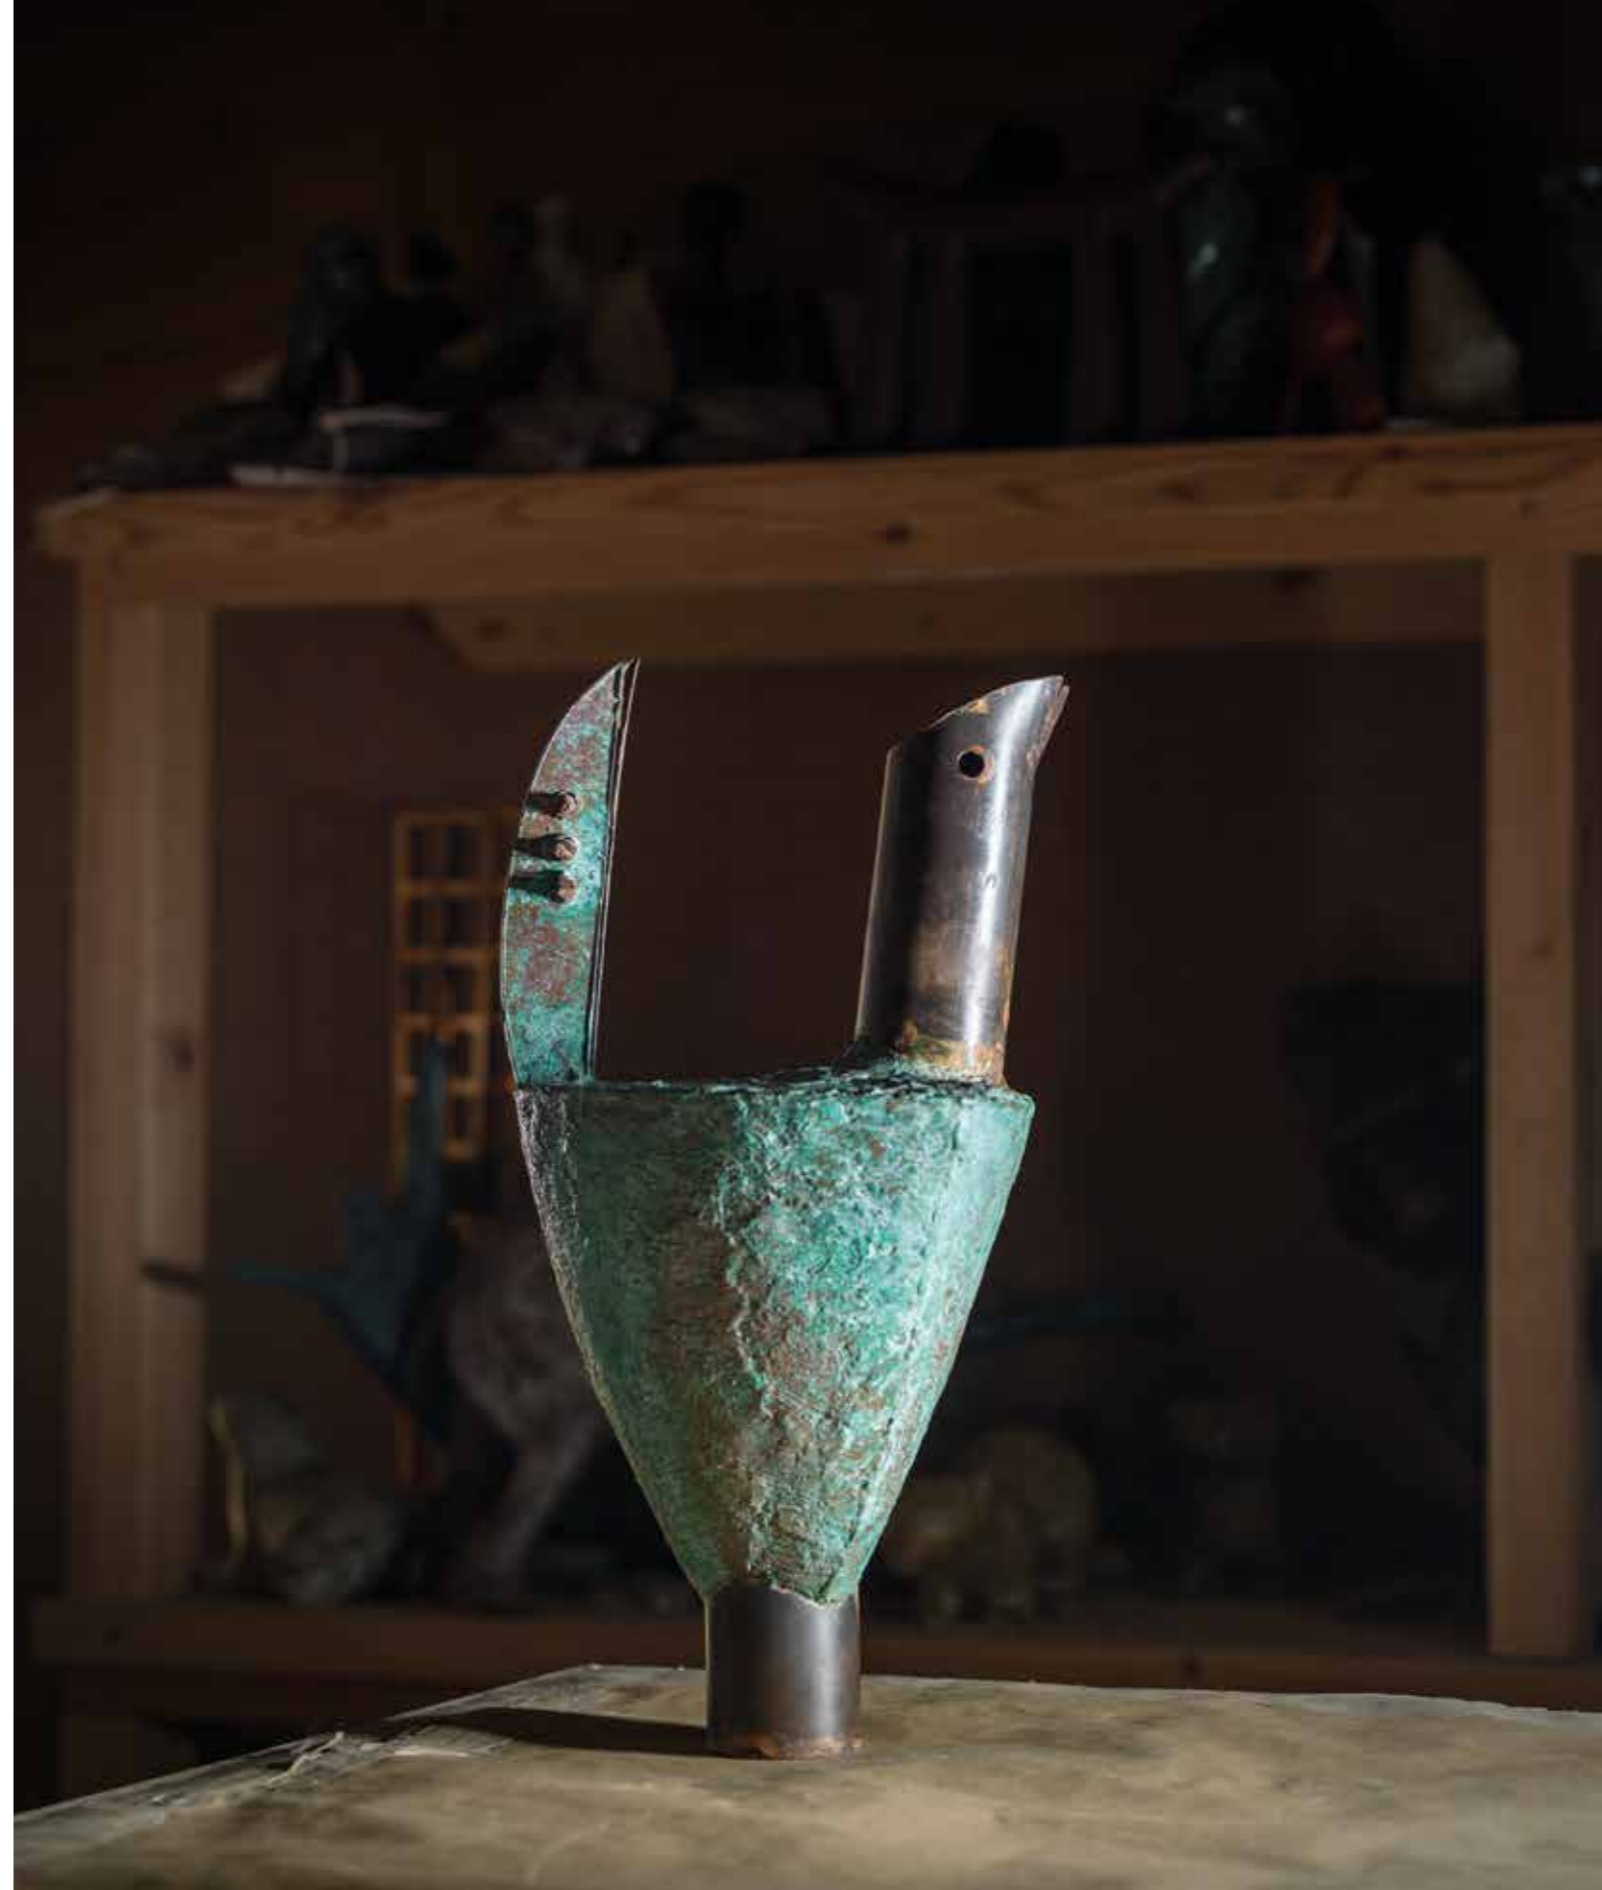

Petur Bjarnason
Bird Vessel
Bronze and Steel
Unique
35 x 18 x 18 cm
Weight 4.9 kgs
* RF Donation