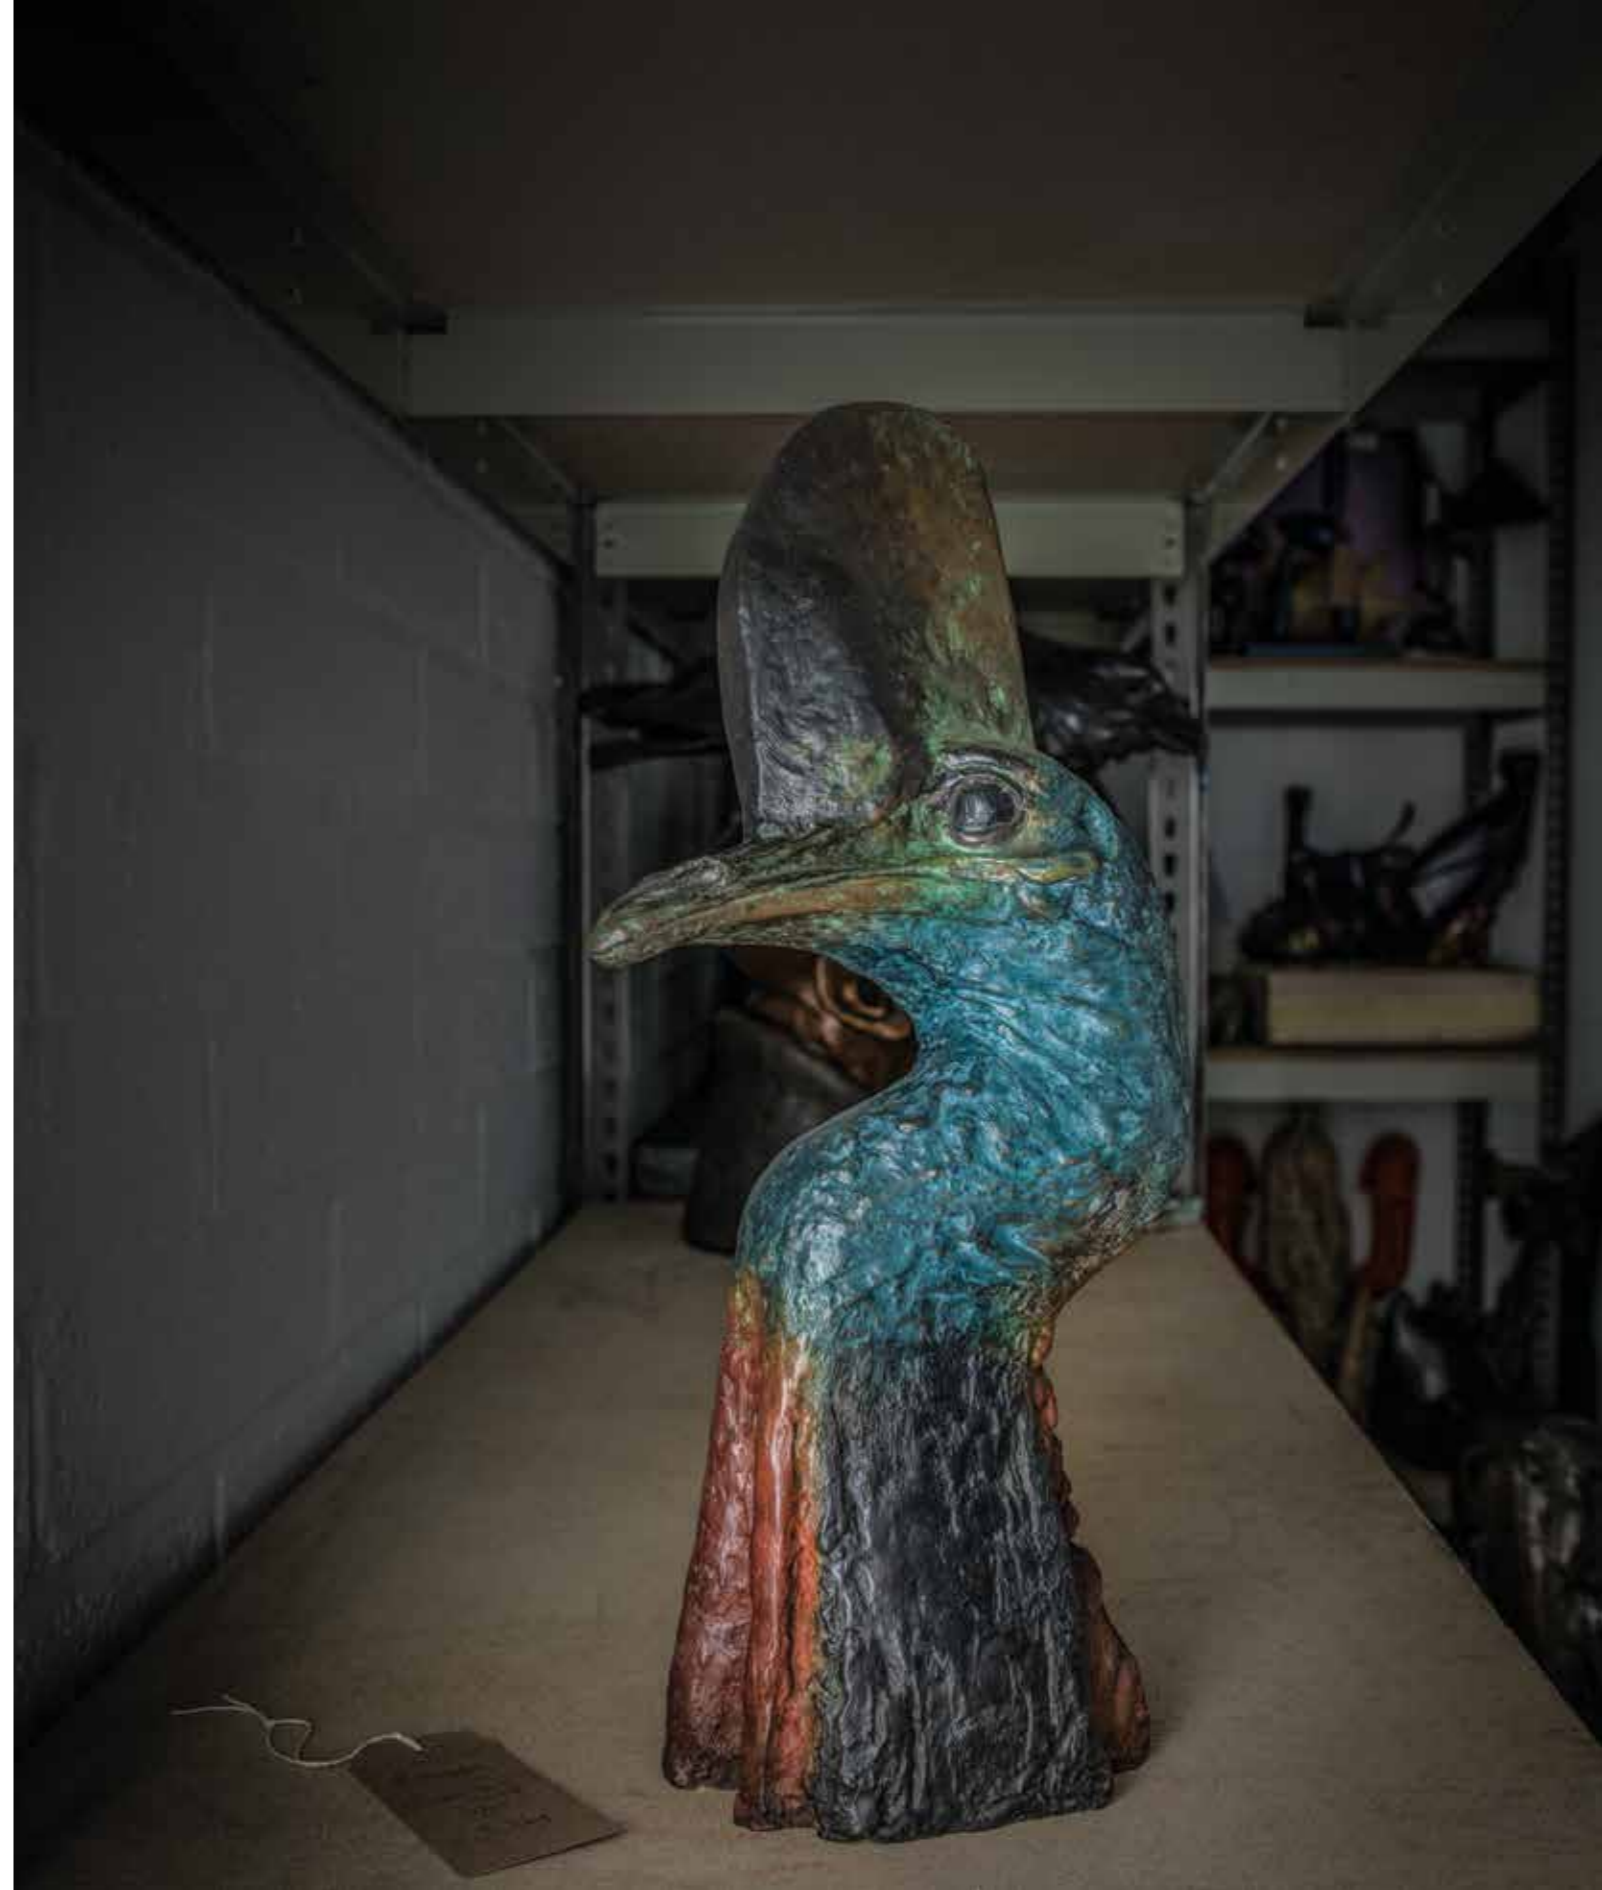

Steve Hurst
Ceremonial Barge
Painted Boxwood
Unique
38 x 68 x 29 cm
Weight 6.3 kgs

Marcus James
Lunero 3
Drypoint Etching
Edition 1/5
Unframed
112 x 77 cm

Martin Jennings
Sir Tom Bingham
Bronze
Edition of 6
23 x 15 x 11 cm
Weight 2.2 kgs

Jonathan Kenworthy
Afghan Girl
Sterling Silver
Edition of 5
20 x 26 x 11 cm
Weight 4 kgs

Jonathan Kingdon
Cassowary Head
Bronze
Edition of 10
55 x 25 x 16 cm
Weight 9.2 kgs

Bryan Kneale
Midwinter
Painted Brass
Unique
25.5 x 24 x 13 cm
Weight 1.6 kgs