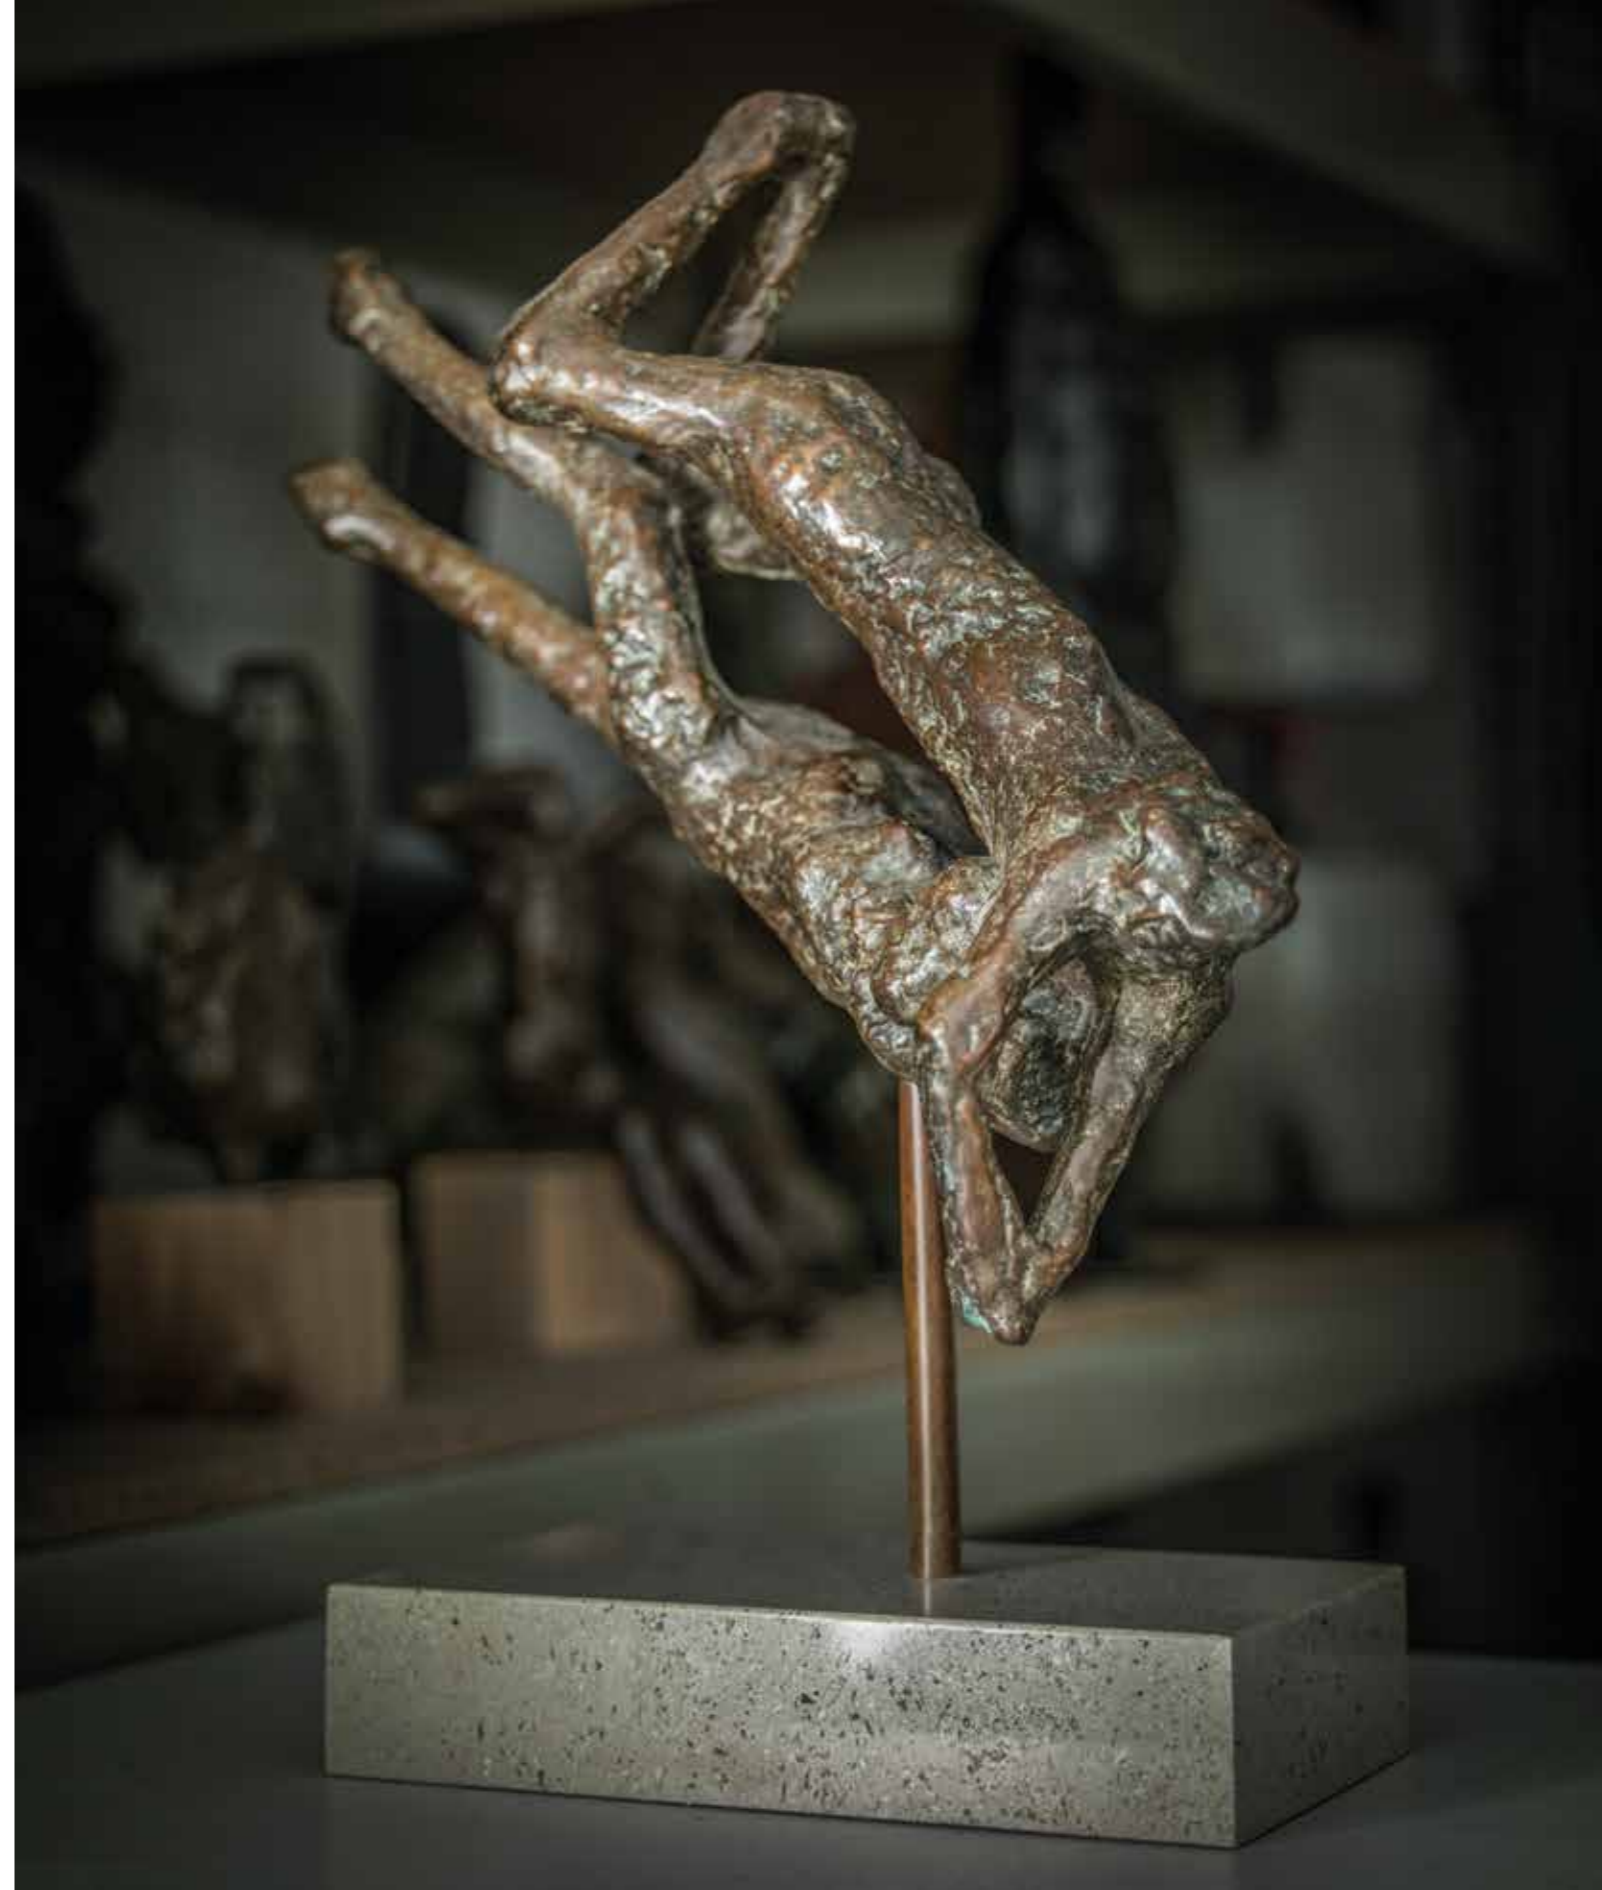

Ralph Brown
Divers
Bronze
Edition of 8
48 x 38 x 18 cm
Weight 9.7 kgs